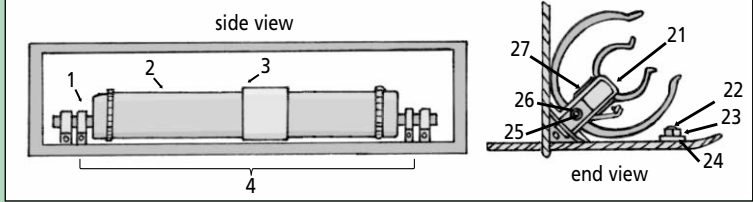

HERE'S THE INFO THAT WILL END YOUR SEARCH. IF THERE IS NO NSN, ORDER USING THE PART NUMBER AND CAGE CODE ON A DD FORM 1348-6. SEND YOUR REQUEST TO THE SOURCE OF SUPPLY, B16.

SB-22 Battery Components

Item	CAGE	P/N	Name	NSN	Qty
1	80063	SC-B-84408	End cap assembly	5999-00-305-0008	2
2	80063	SC-B-84407	Battery case	6160-00-284-0249	2
3	80063	SC-B-84422	Center cap assembly	5999-00-636-8186	1
4	80063	SC-B-84406	Battery case assembly	6160-00-284-5223	1
5	80063	SC-B-84377	Retainer, battery assembly	6160-00-284-6243	1
6	80063	SC-B-84380	Battery clip	N/A	2
7	80063	SC-D-84379	Gusset	N/A	1
8	46384	CL-440-1	Nut, plain, clinch	5310-00-141-1813	5
9	96906	MS35245-9	Screw	N/A	4
10	72962	92-1660-26	Nut, self locking	5310-00-141-9364	4
11	80063	SC-B-84378	Gusset assembly	N/A	1
12	80063	SM-C-84384	Contact clip	5999-00-643-7687	4
13	96906	MS-35229-17	Screw	5305-00-206-3712	4
14	96906	MS-35333-87	Lockwasher	N/A	4
15	80063	SC-B-84383	Washer	N/A	4
16	80063	SC-B-84382	Insulator	N/A	4
17	80063	SC-B-84381	Base, molded	N/A	4
18	96906	MS-35215-10	Screw	5305-00-954-8118	4
19	80063	SC-B-84386	Terminal	N/A	4
20	80063	SC-B-84385	Terminal assembly	N/A	4
21	80063	SC-B-84382	Cable clamp	N/A	1
22	80063	102-356-5	Nut	5310-00-934-9747	5
23	80063	SC-D-84316-3	Lockwasher	N/A	5
24	80063	100-356-5	Screw	N/A	5
25	80063	104-3B-4A	Lockwasher	N/A	1
26	80063	100-5B4-3	Screw	N/A	1
27	80063	SC-B-84391	Sleeving	N/A	1

SB-22 Battery Components