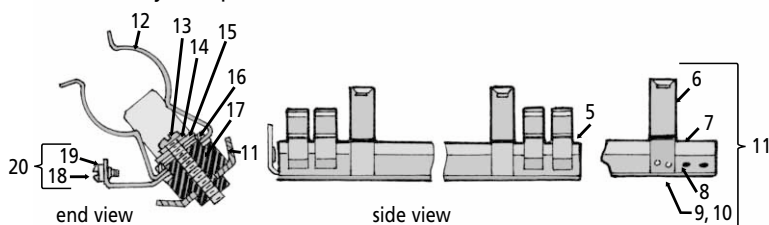

SB-22 Battery Components

SB-22A Battery Components